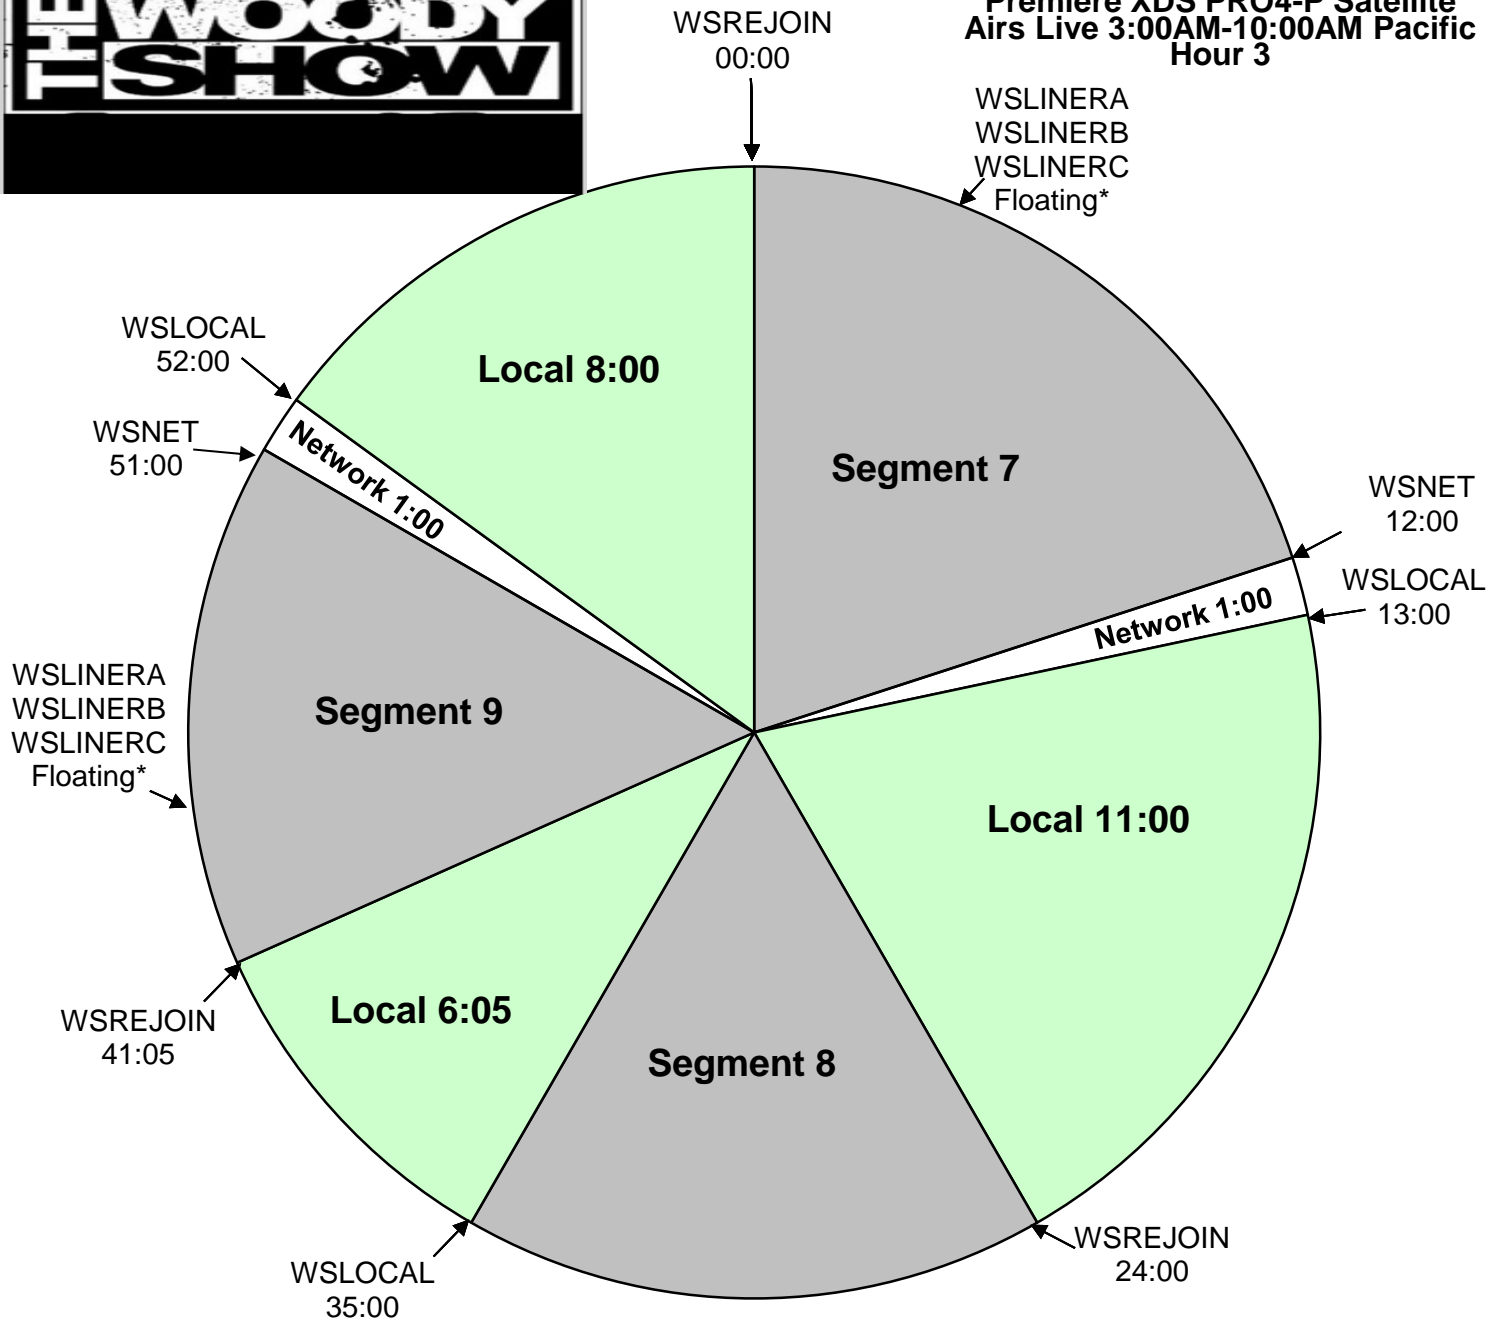

The Woody Show
 XDS Program: Woody Show NAT
 Effective Date: July 24th, 2017
 Premiere XDS PRO4-P Satellite
 Airs Live 3:00AM-10:00AM Pacific
 Hour 3

*Segments start with a song, then Liner A B or C fires at end of song.
 Local Breaks filled with news, traffic, weather, promos, spots, local contesting/stationality, jingle/sweeper imaging and song at the end.

Affiliates to ID station in the break prior to top of hour
All breaks float.

XDS Relays:

- WSLOCAL - Fires local breaks.
- WSNET - Fires network breaks.
- WSLINERA - Liner A Start (Produced Imaging) :05
- WSLINERB - Liner B Start (Dry Imaging) :05
- WSLINERC - Liner C Start (Woody Voiced Station Calls) :05
- WSREJOIN - Rejoin program